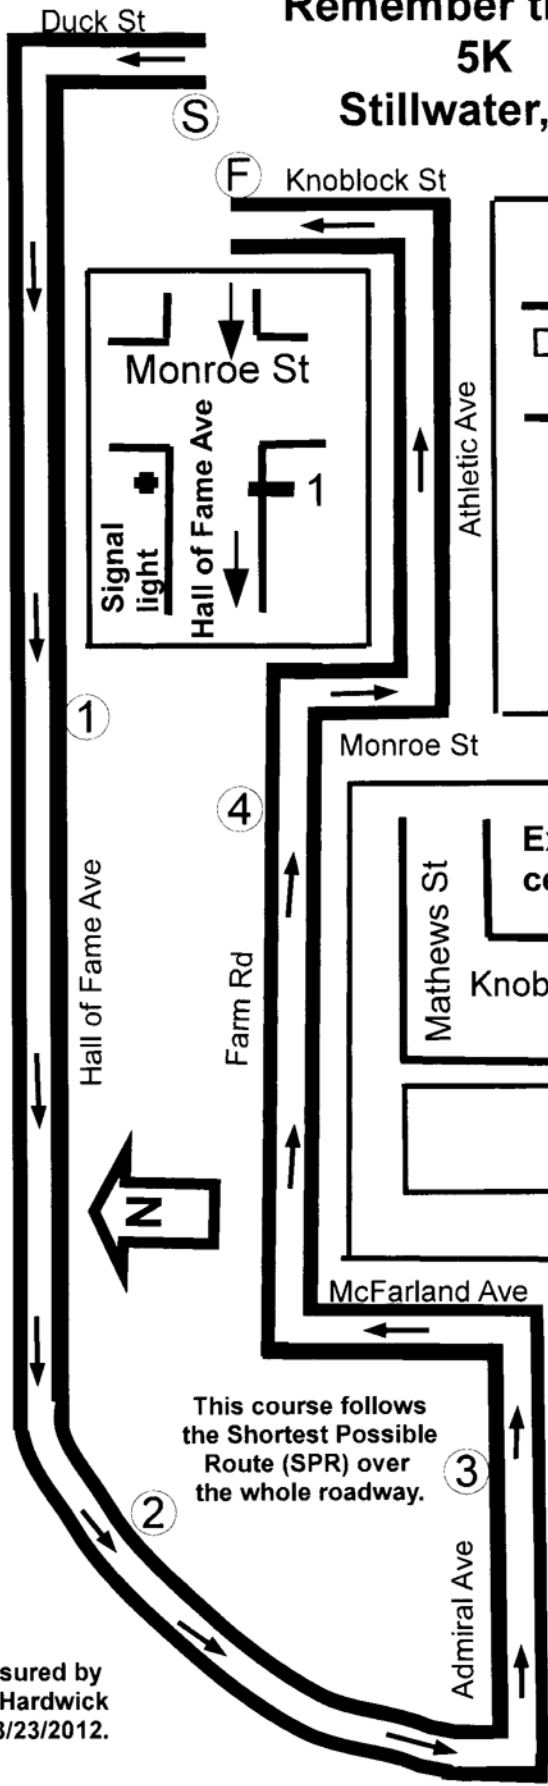

Remember the Ten 5K Stillwater, OK

5 km
USATF Certificate OK12059DG
Effective 4/17/12 – 12/31/2022

This course follows the Shortest Possible Route (SPR) over the whole roadway.

Measured by Ken Hardwick On 3/23/2012.