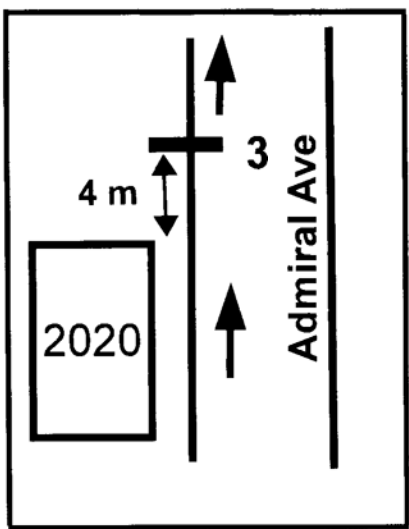

Remember the Ten 5K Stillwater, OK

5 km
USATF Certificate OK12059DG
Effective 4/17/12 – 12/31/2022

This course follows the Shortest Possible Route (SPR) over the whole roadway.

Measured by Ken Hardwick On 3/23/2012.