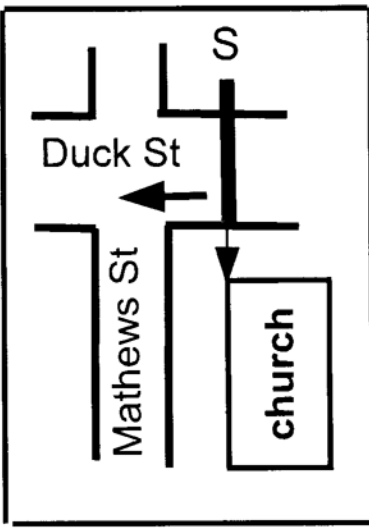

Remember the Ten 5K Stillwater, OK

5 km
USATF Certificate OK12059DG
Effective 4/17/12 – 12/31/2022

This course follows the Shortest Possible Route (SPR) over the whole roadway.

Measured by Ken Hardwick On 3/23/2012.