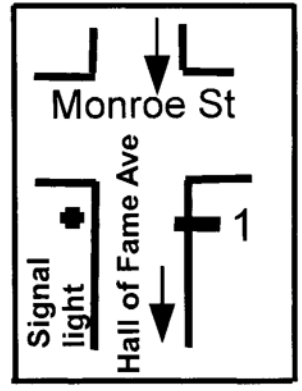

Remember the Ten 5K Stillwater, OK

5 km
USATF Certificate OK12059DG
Effective 4/17/12 – 12/31/2022

This course follows the Shortest Possible Route (SPR) over the whole roadway.

Measured by Ken Hardwick On 3/23/2012.