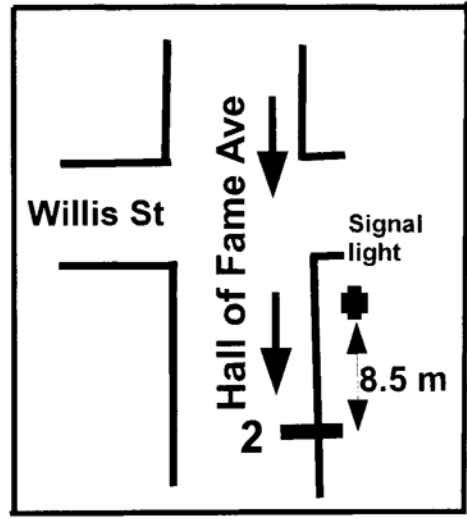

Remember the Ten 5K Stillwater, OK

5 km
USATF Certificate OK12059DG
Effective 4/17/12 – 12/31/2022

This course follows the Shortest Possible Route (SPR) over the whole roadway.

Measured by Ken Hardwick On 3/23/2012.